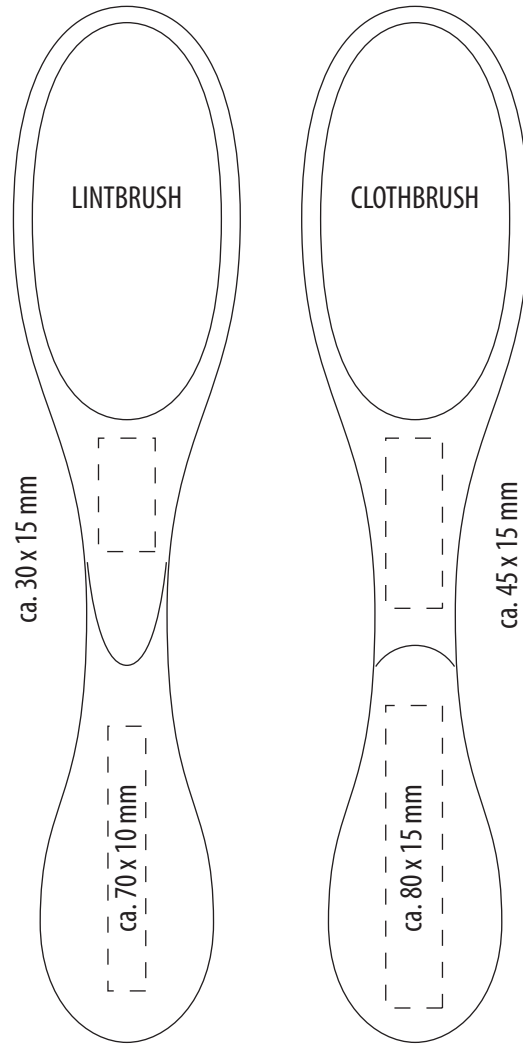

CLOTHBRUSH WITH SHOEHORN REFLECTS-LULEA (51836)

SCALE 1/2

SHOEHORN

CLOTHBRUSH WITH SHOEHORN REFLECTS-LULEA (51836)

SCALE 1/2

SHOEHORN