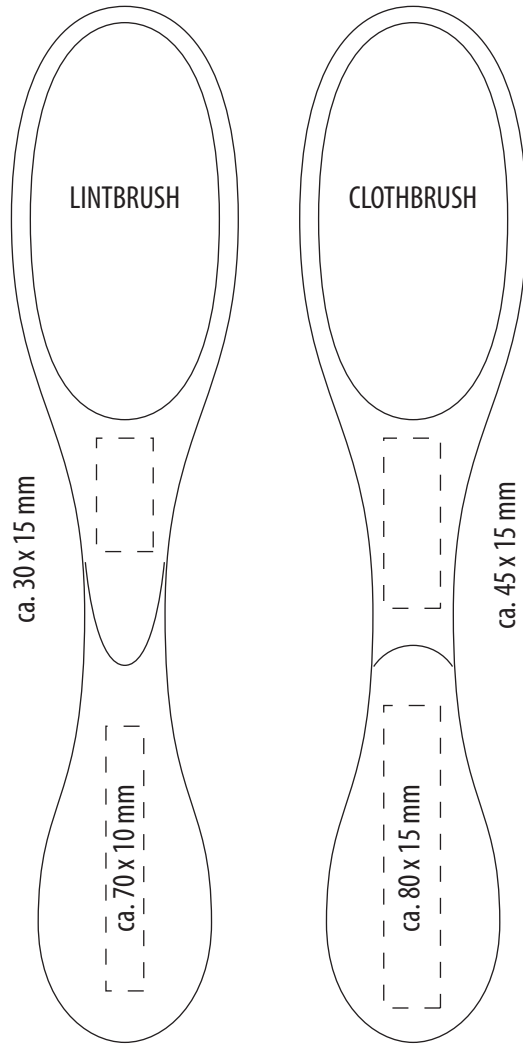

CLOTHBRUSH WITH SHOEHORN REFLECTS-LULEA (51836)

SCALE 1/2

SHOEHORN

CLOTHBRUSH WITH SHOEHORN REFLECTS-LULEA (51836)

SCALE 1/2

SHOEHORN